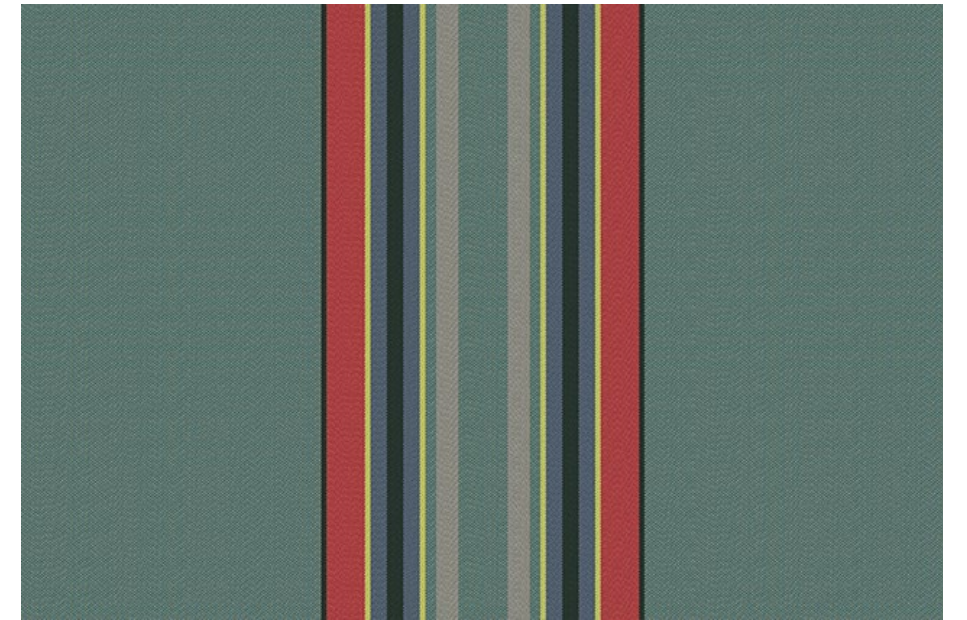

Olympic Ember NEW
85006-0000 / 60" (152cm)
15.06" (38.25cm) W Repeat

Yakima Apple NEW
85007-0000 / 60" (152cm)
19.92" (50.6cm) W Repeat