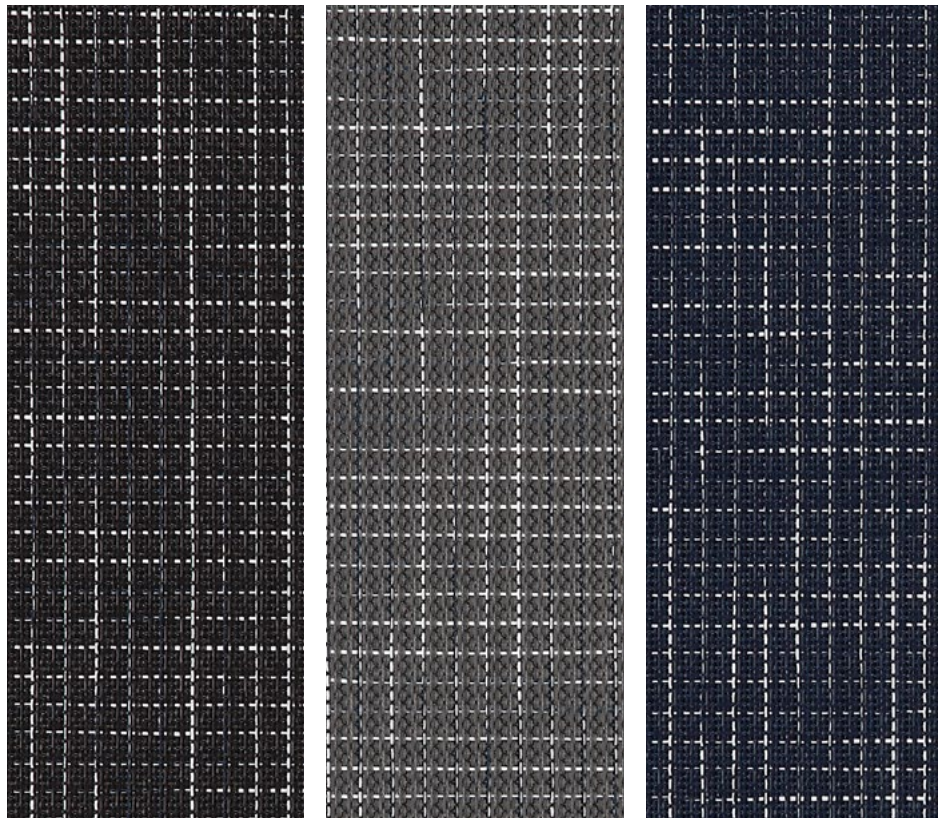

**Unity Granite**  
85001-0000 / 60" (152cm)

**Unity Ashe**  
85000-0000 / 60" (152cm)

**Unity Leaf**  
85003-0000 / 60" (152cm)

**Unity Char**  
85002-0000 / 60" (152cm)

## Meteor

64% PVC, 25% Polyester, 11% Sunbrella Acrylic  
0.29" (0.74cm) W x 0.25" (0.74cm) H Repeat

Meteor features a high-tech metallic look and incorporates bicolor yarns to create a dimensional crosshatching effect, lending a distinctively modern aesthetic to this durable, versatile fabric.