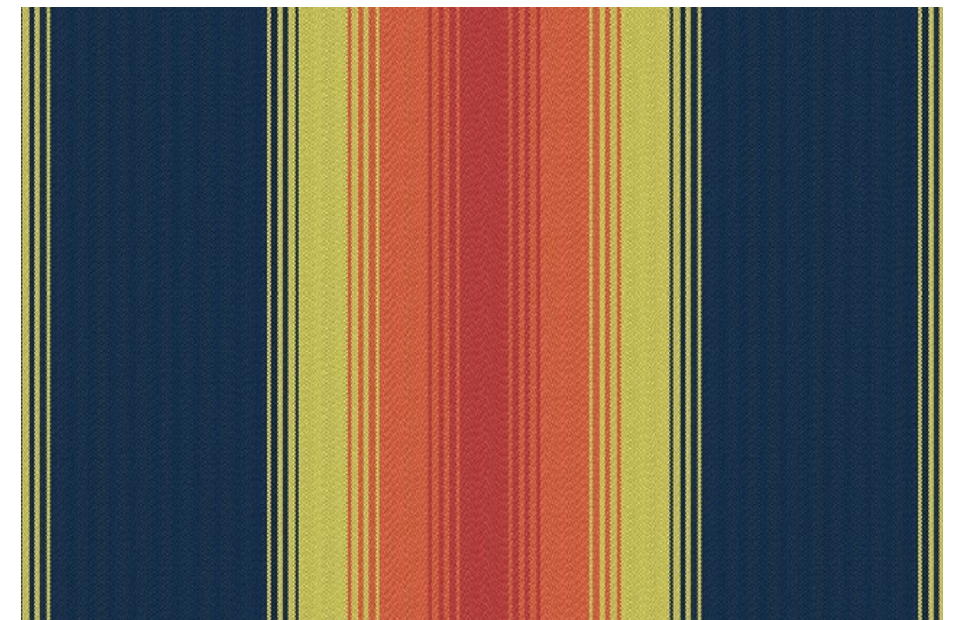

Yakima Apple NEW
85007-0000 / 60" (152cm)
19.92" (50.6cm) W Repeat

Grand Canyon Sunset NEW
85005-0000 / 60" (152cm)
15.06" (38.25cm) W Repeat